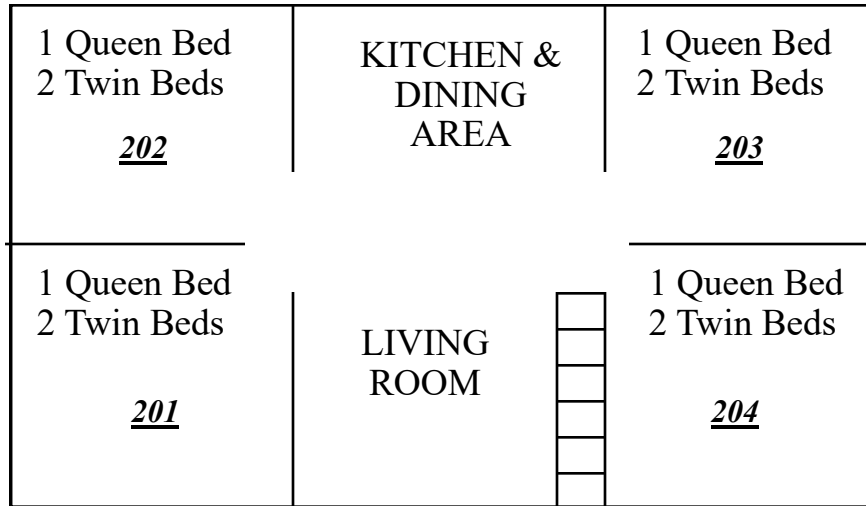

Sleeps up to 32

Rev. 02/22

JOE ERVIN RETREAT HOUSE

11 bedrooms with 11
bathrooms

Upper Floor

3 bedrooms

Main Floor

4 bedrooms
Kitchen, Dining Area,
Living Room

Lower Floor

2 bedrooms
2 apartments with
Kitchens
Meeting Space
Laundry