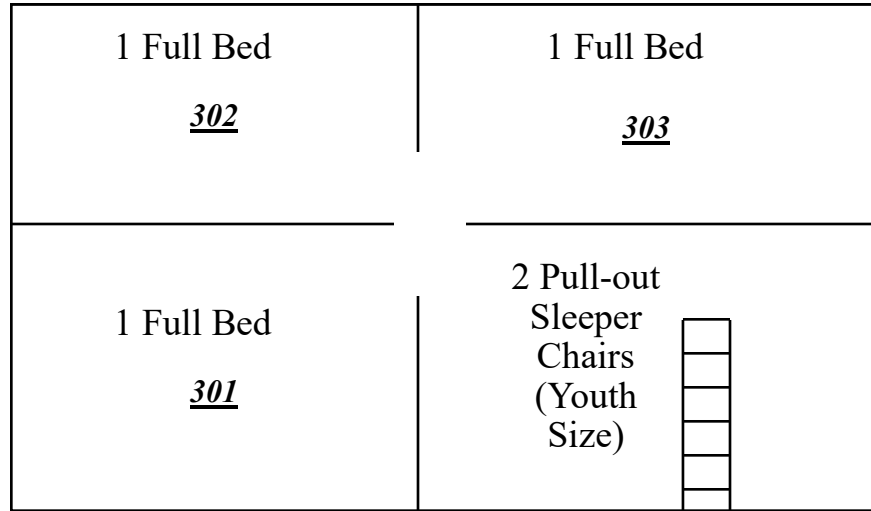

Sleeps up to 32

Rev. 02/22

JOE ERVIN RETREAT HOUSE

11 bedrooms with 11
bathrooms

Upper Floor

3 bedrooms

Main Floor

4 bedrooms
Kitchen, Dining Area,
Living Room

Lower Floor

2 bedrooms
2 apartments with
Kitchens
Meeting Space
Laundry